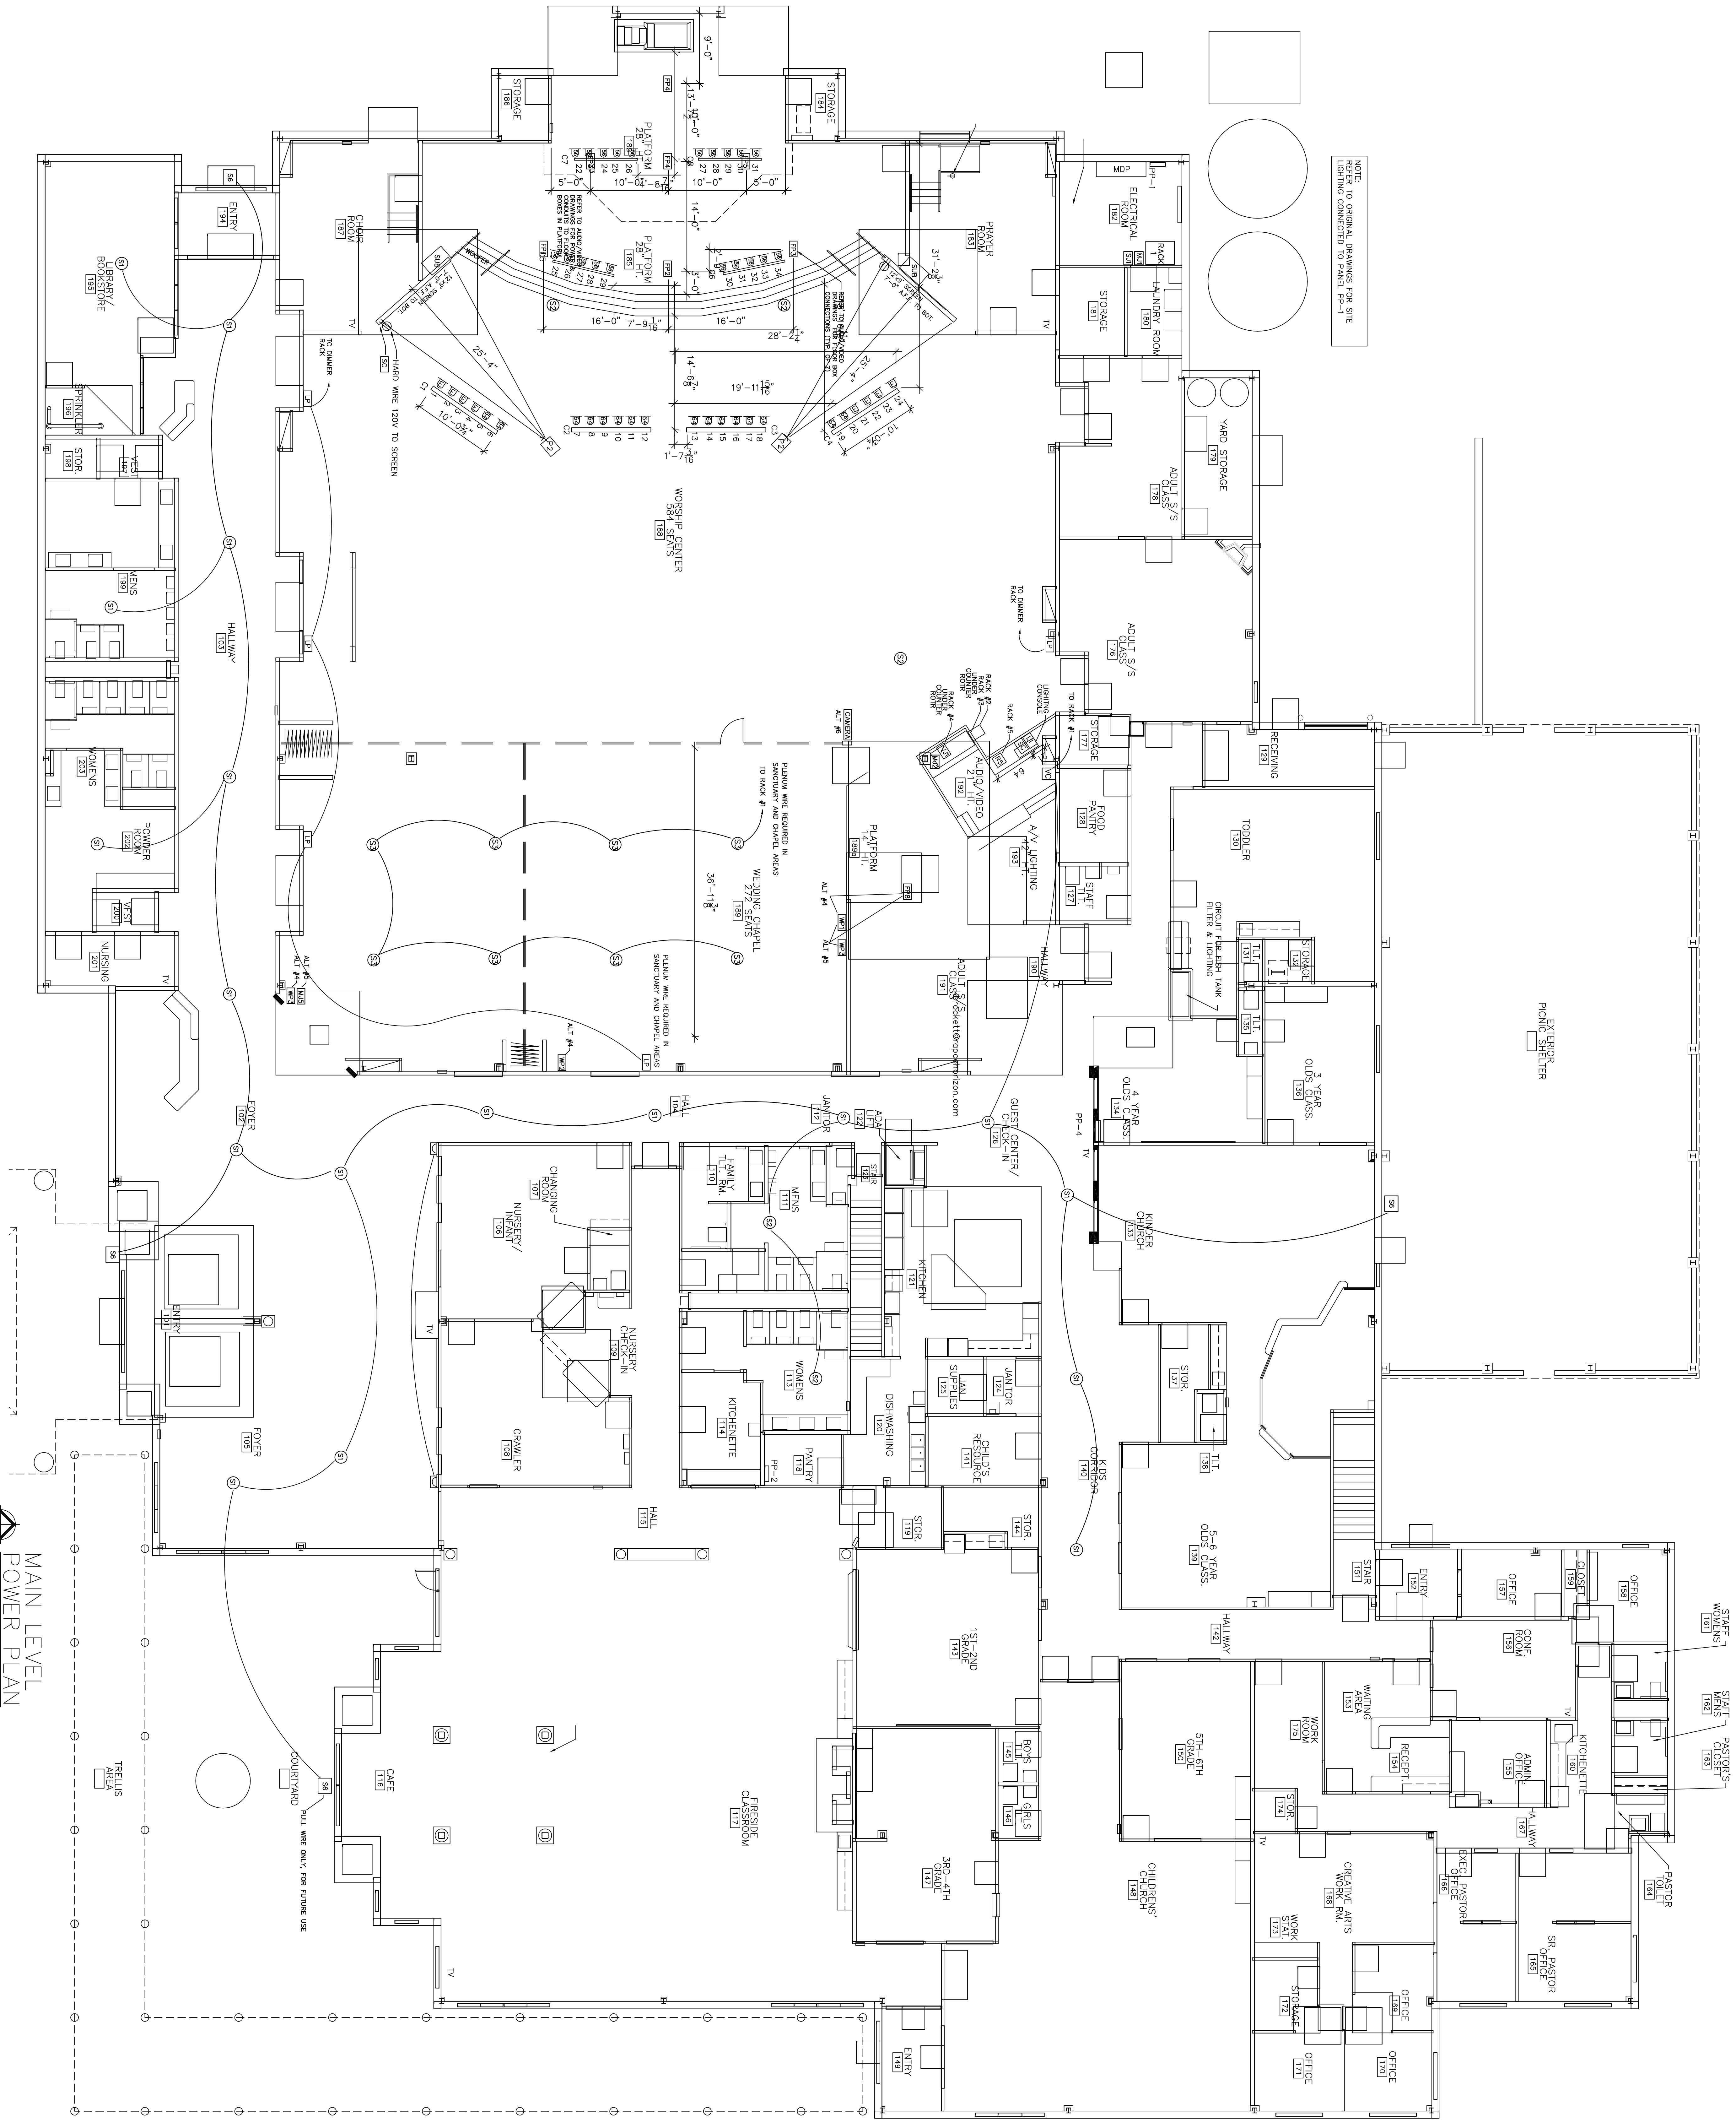

NOTE: TO ORIGINAL DRAWINGS FOR SITE LIGHTING CONNECTED TO PANEL PP-1

MAIN LEVEL
POWER PLAN
SCALE: 1/8" = 1'-0"